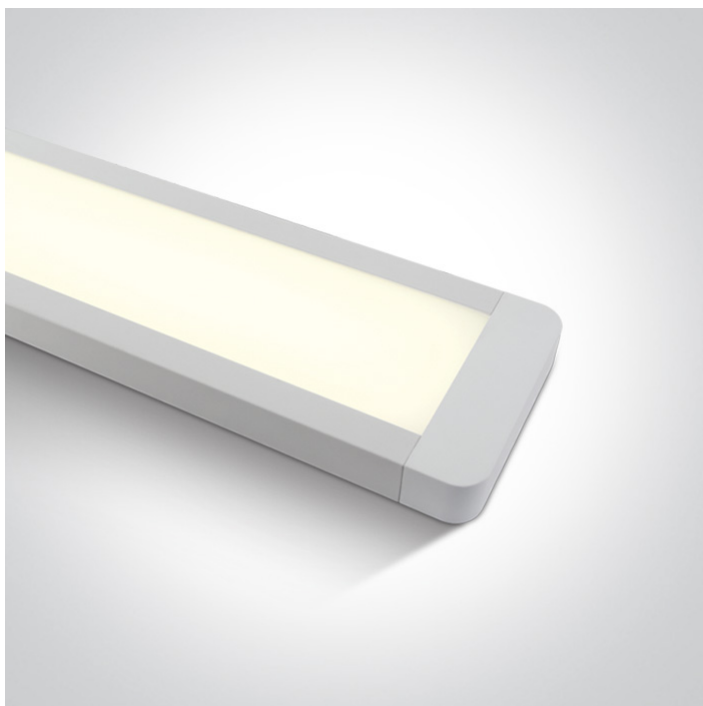

11 Office & Kitchen>The LED Linear Range

38225M/W/W

25W LED fitting ideal for office installation, IP20.

Supplied with non-dimmable LED driver.

Complies with standard EN60598-1 and any other specific standards.

The LED Linear Range

Order Code

38225M/W/W

Colour

White

Material

Aluminium + Plastic

Shape