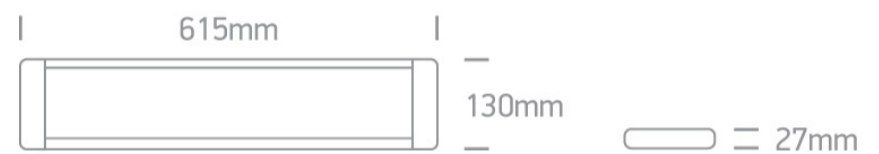

11 Office & Kitchen>The LED Linear Range

38225M/W/C

25W LED fitting ideal for office installation, IP20.

Supplied with non-dimmable LED driver.

Complies with standard EN60598-1 and any other specific standards.

Downloads

Dimensions

Accessories

050090

Physical Specification

Item Group	11 Office & Kitchen
Family	The LED Linear Range
Order Code	38225M/W/C
Colour	White
Material	Aluminium + Plastic
Shape	Rectangular

Length	615mm
Width	130mm
Height	27mm
Surface Ceiling	Yes
Indoor	Yes