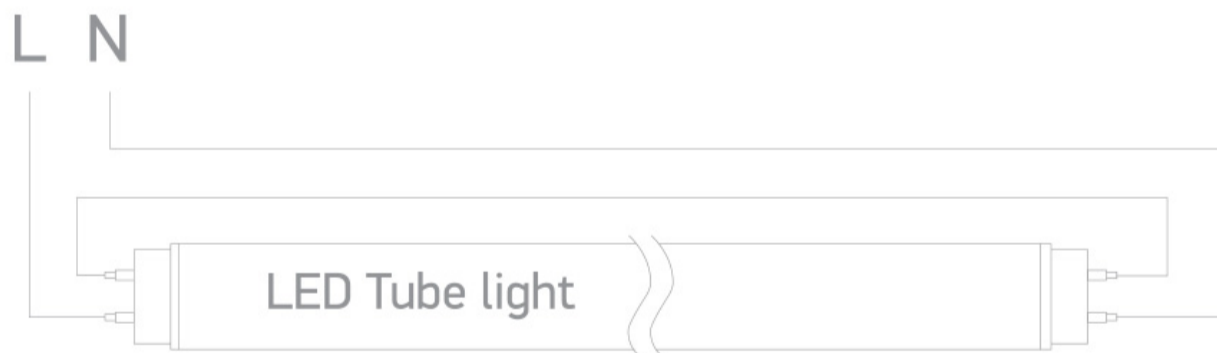

21 Industrial & Floodlights>The Batten For T8 LED

38220E

Empty fitting, suitable for 2x600mm T8 LED tube.

Complies with standard EN60598-1 and any other specific standards.

Downloads

Dimensions

Wiring Diagram

Gallery

Physical Specification

Item Group	21 Industrial & Floodlights
Family	The Batten For T8 LED
Order Code	38220E
Colour	White
Material	Metal
Shape	Rectangular
Length	600mm
Width	100mm
Height	62mm
Surface Ceiling	Yes
Surface Wall	Yes
Indoor	Yes