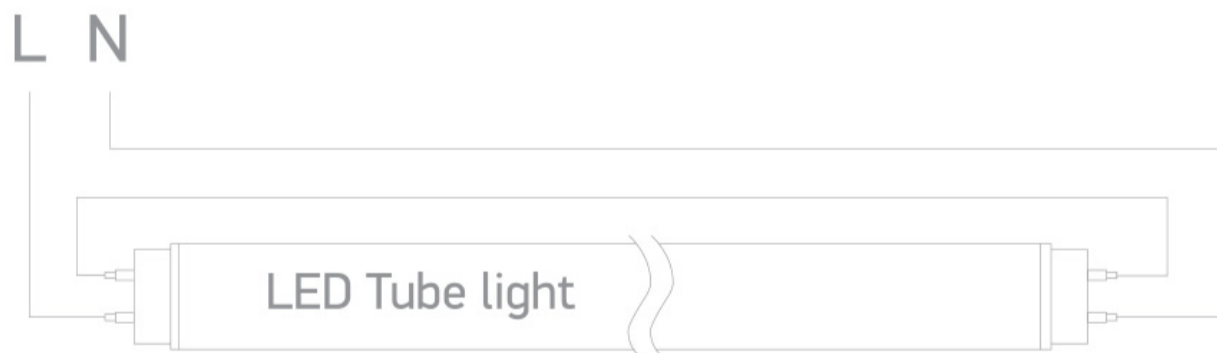

21 Industrial & Floodlights>The IP65 Range For T8 LED Tubes PC + PC

38218E

T8 LED Tubes IP65 Range

Complies with standard EN60598-1 and any other specific standards.

Downloads

Dimensions

Wiring Diagram

Physical Specification

Item Group	21 Industrial & Floodlights
Family	The IP65 Range For T8 LED Tubes PC + PC
Order Code	38218E
Colour	Grey
Material	PC

Diffuser Material	PC
Shape	Circular
Height	655mm
Diameter	80mm
Surface Ceiling	Yes
Surface Wall	Yes
Indoor	Yes
Outdoor	Yes
Adjustable	No
IK Rating	8