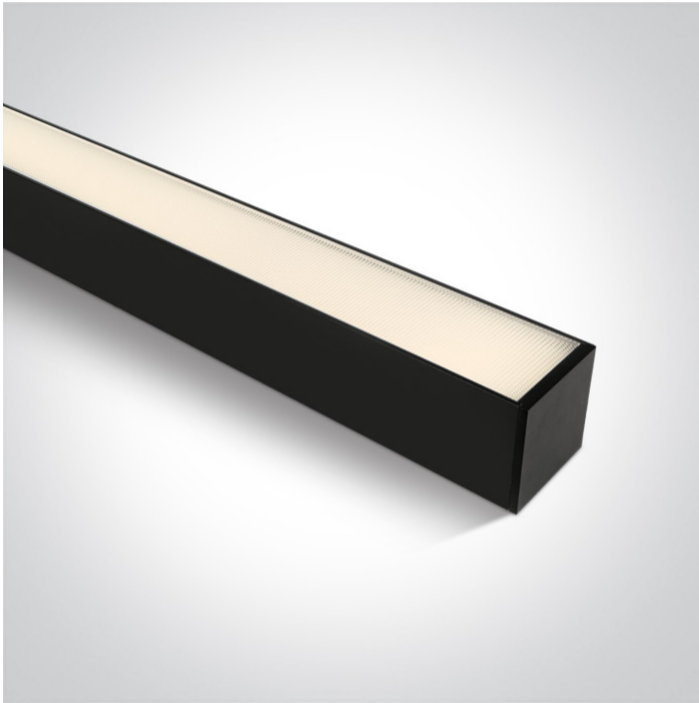

11 Office & Kitchen > LED Linear Profiles Large size

38160A/B/W

40W UGR19 Surface and suspended linear LED with diffuser, ideal for offices. Complete with 1000mA driver , 4pcs fixing clips & 4pcs connectors .

Complies with standard EN60598-1 and any other specific standards.

Downloads

Dimensions

Gallery

Accessories

050170

Physical Specification

Item Group	11 Office & Kitchen
Family	LED Linear Profiles Large size
Order Code	38160A/B/W
Colour	Black
Material	Aluminium
Diffuser Material	PC
Shape	Rectangular
Length	1200mm
Width	75mm
Height	75mm
Surface Ceiling	Yes
Suspended Ceiling	Yes
Indoor	Yes
Adjustable	No