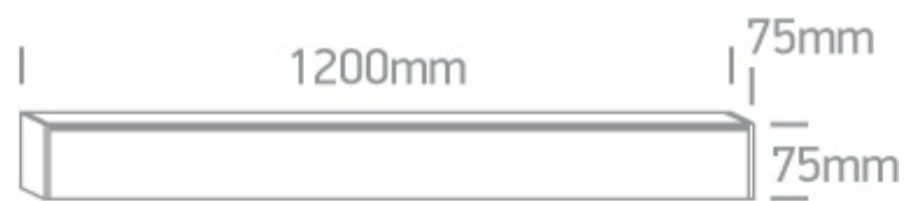

11 Office & Kitchen > LED Linear Profiles Large size

38160A/B/W

40W UGR19 Surface and suspended linear LED with diffuser, ideal for offices. Complete with 1000mA driver , 4pcs fixing clips & 4pcs connectors .

Complies with standard EN60598-1 and any other specific standards.

Downloads

Dimensions

Gallery

Accessories

050170

Physical Specification

Item Group	11 Office & Kitchen
Family	LED Linear Profiles Large size
Order Code	38160A/B/W
Colour	Black
Material	Aluminium
Diffuser Material	PC
Shape	Rectangular
Length	1200mm
Width	75mm
Height	75mm
Surface Ceiling	Yes
Suspended Ceiling	Yes
Indoor	Yes
Adjustable	No

Electrical Characteristics

Gear	Built In
Fitting + Driver	
Input Voltage	220-240V
50 Hz	Yes
60 Hz	Yes
Safety Class	
Power(Watts)	40W
IP Rating	IP20
Light Source	LED built in
Dimmable	No
Cable Length	300cm
F Mark	

Illumination Data

Colour Temperature	3000K
Lumen Output	3400lm
Light Efficiency	85lm/W
CRI	90
Illumination Diagram	

Packing Info

Box Weight

3.166kg

Pcs/Carton

12

Barcode