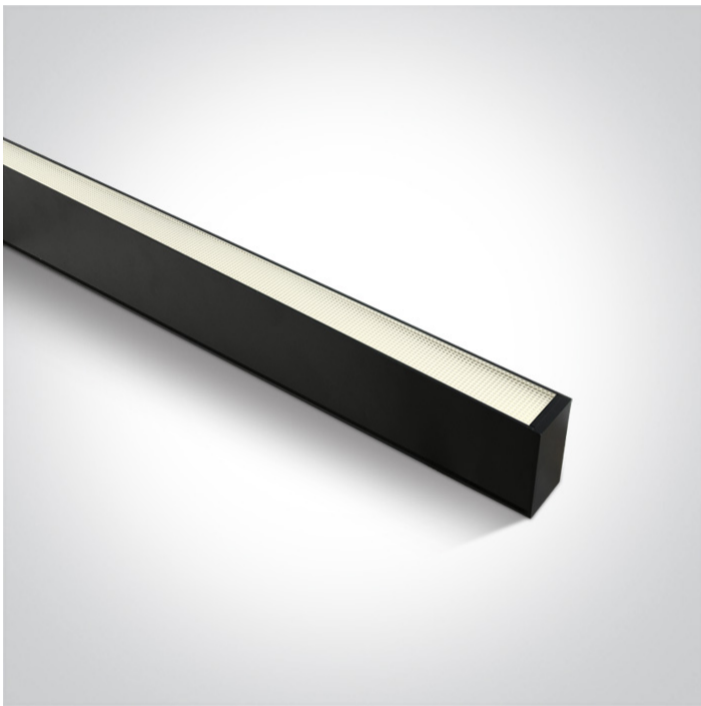

11 Office & Kitchen > LED Linear Profiles Medium size

38151A/B/C

50W UGR19 Linear system with diffuser for surface or suspended installation, ideal for offices.

Complete with 1250mA driver.

Complies with standard EN60598-1 and any other specific standards.

Physical Specification

Item Group	11 Office & Kitchen
Family	LED Linear Profiles Medium size
Order Code	38151A/B/C
Colour	Black
Material	Aluminium
Shape	Rectangular
Length	1500mm
Width	70mm
Height	35mm
Surface Ceiling	Yes
Suspended Ceiling	Yes
Indoor	Yes
Adjustable	No