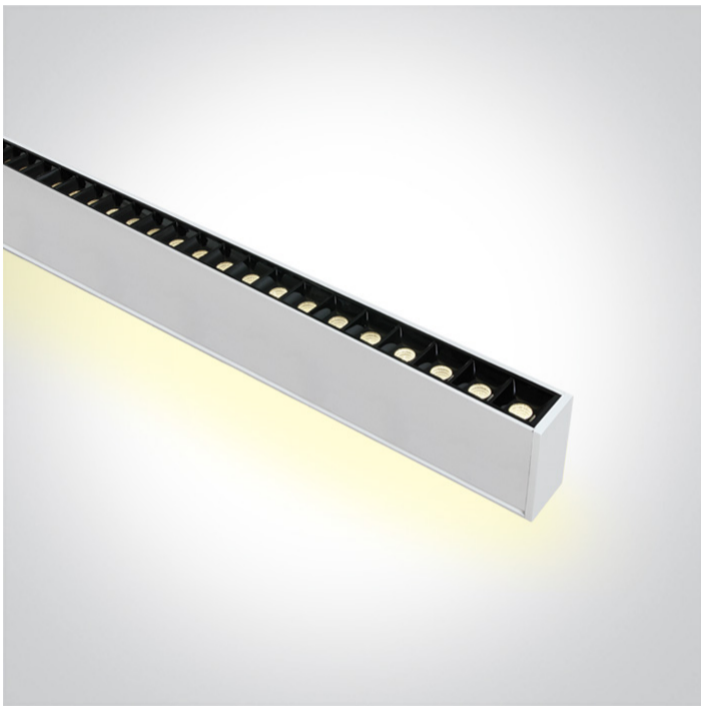

New 2025 Edition 2>Office & Kitchen

38150BU/W/V

CCT and Power variable 40W UGR17 Linear system with with 48 LED spots and uplight for suspended installation, ideal for offices.

Complete with 2 x power variable drivers.

Complies with standard EN60598-1 and any other specific standards.

Downloads

Dimensions

Gallery

Accessories

050170

050170C/W

Related items

38150E/W

Physical Specification

Item Group	New 2025 Edition 2
Family	Office & Kitchen
Order Code	38150BU/W/V
Colour	White
Material	Aluminium
Shape	Rectangular
Length	1300mm
Width	35mm
Height	70mm
Suspended Ceiling	Yes
Indoor	Yes
Adjustable	No