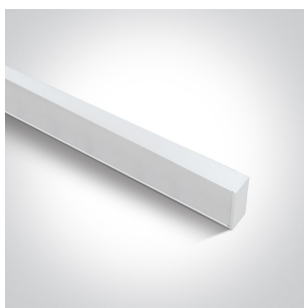

38150E/W

Physical Specification

Item Group	New 2025 Edition 2
Family	Office & Kitchen
Order Code	38150BU/W/V
Colour	White
Material	Aluminium
Shape	Rectangular
Length	1300mm
Width	35mm
Height	70mm
Suspended Ceiling	Yes
Indoor	Yes
Adjustable	No