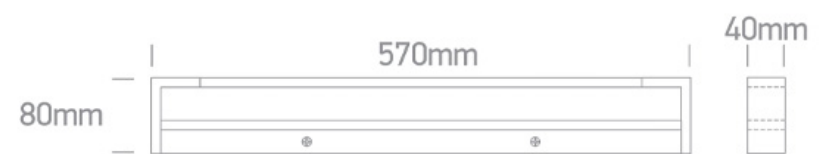

## 38120R/W/W

20W LED fitting ideal for installation above the bathroom mirror, IP44.

Supplied with non-dimmable LED driver.

Complies with standard EN60598-1 and any other specific standards.

### Dimensions

### Physical Specification

Item Group	18 Bathroom
Family	Mirror Lights
Order Code	38120R/W/W
Colour	White
Material	Aluminium
Diffuser Material	Acrylic
Shape	Rectangular
Length	570mm
Width	80mm
Height	40mm
Surface Wall	Yes
Indoor	Yes