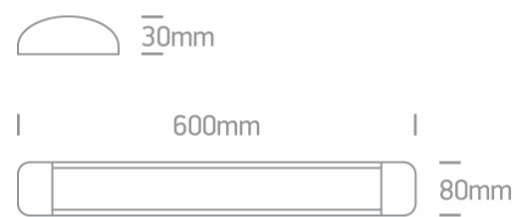

11 Office & Kitchen>The LED Linear Range

38120L/W/W

20W LED fitting ideal for office installation, IP20.

Supplied with non-dimmable LED driver.

Complies with standard EN60598-1 and any other specific standards.

Downloads

Dimensions

Accessories

050090

Physical Specification

Item Group	11 Office & Kitchen
Family	The LED Linear Range
Order Code	38120L/W/W
Colour	White
Material	Aluminium
Diffuser Material	PC

Shape	Rectangular
Length	600mm
Width	80mm
Height	30mm
Surface Ceiling	Yes
Indoor	Yes

Electrical Characteristics

Gear	Built In
Fitting + Driver	
Input Voltage	220-240V
50 Hz	Yes
60 Hz	Yes
Safety Class	
Power(Watts)	20W
IP Rating	IP20
Light Source	LED built in
Dimmable	No
F Mark	

Fitting	
Power(Watts)	19W
IP Rating	IP20
Light Source	LED built in
LED Type	SMD 2835
LED Brand	Sanan

Packing Info

Box Length
Box Width
Box Height
Box Weight
Pcs/Carton
Barcode
HS Code

62cm
13,5cm
3,5cm
0.541kg
12
5291889052180
9405413990

Certification & Warranty

Warranty

2 years

switch to
one light!

one
LIGHT