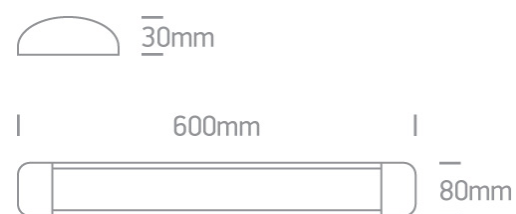

11 Office & Kitchen>The LED Linear Range

**38120L/W/C**

20W LED fitting ideal for office installation, IP20.

Supplied with non-dimmable LED driver.

Complies with standard EN60598-1 and any other specific standards.

#### Dimensions

White

Material

Aluminium

Diffuser Material

PC

Shape	Rectangular
Length	600mm
Width	80mm
Height	30mm
Surface Ceiling	Yes
Indoor	Yes