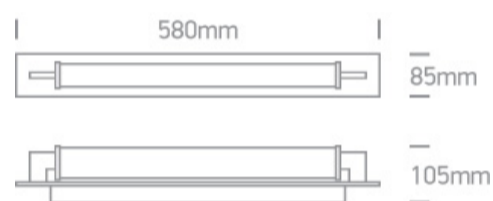

## 38118K/MC/C

18W LED fitting ideal for installation above the bathroom mirror, IP44.

Supplied with non-dimmable LED driver.

Complies with standard EN60598-1 and any other specific standards.

Downloads

Dimensions

Physical Specification

|                   |                       |
|-------------------|-----------------------|
| Item Group        | 16 Bathroom & Mirror  |
| Family            | Classic Mirror Lights |
| Order Code        | 38118K/MC/C           |
| Colour            | Brushed Chrome        |
| Material          | Aluminium             |
| Diffuser Material | Glass                 |
| Shape             | Rectangular           |
| Length            | 580mm                 |
| Width             | 85mm                  |
| Height            | 105mm                 |
| Surface Wall      | Yes                   |
| Indoor            | Yes                   |