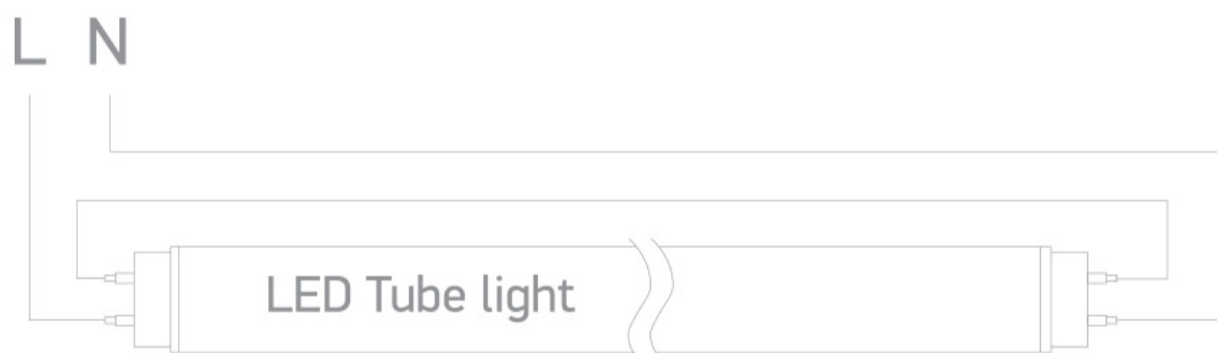

Physical Specification

Item Group	21 Industrial & Floodlights
Family	The T8 IP65 Fluo Range Single
Order Code	38118E
Colour	Grey
Material	PC