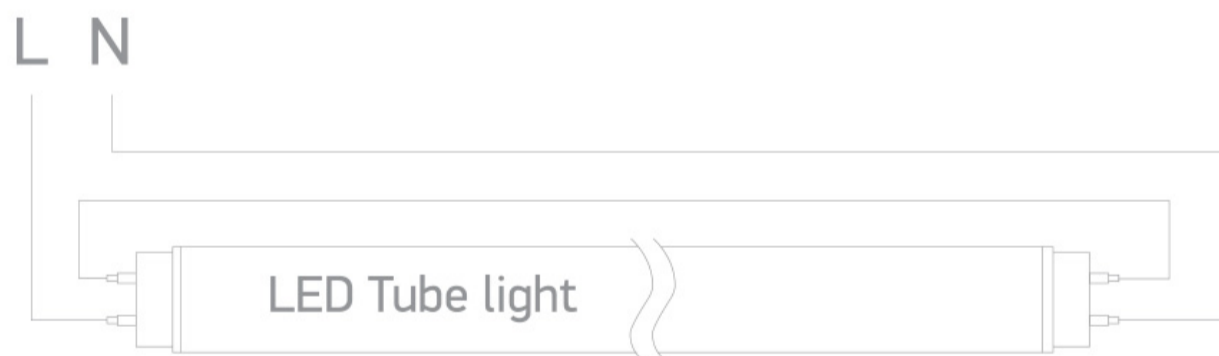

21 Industrial & Floodlights>The IP65 Range For T8 LED Tubes PC + PC

38118E

T8 LED Tubes IP65 Range

Only suitable for T8 LED tubes

Complies with standard EN60598-1 and any other specific standards.

Downloads

Dimensions

Wiring Diagram

Physical Specification

Item Group	21 Industrial & Floodlights
Family	The IP65 Range For T8 LED Tubes PC + PC
Order Code	38118E
Colour	Grey
Material	PC

Diffuser Material	PC
Shape	Circular
Height	655mm
Diameter	80mm
Surface Ceiling	Yes
Surface Wall	Yes
Indoor	Yes
Outdoor	Yes
Adjustable	No
IK Rating	8

Illumination Data

Illumination Diagram

Packing Info

Pcs/Carton	15
Barcode	5291889038894
HS Code	9405104090

Certification & Warranty

Warranty	5 Years
Weee Directive	Yes

switch to
one light!

one
LIGHT