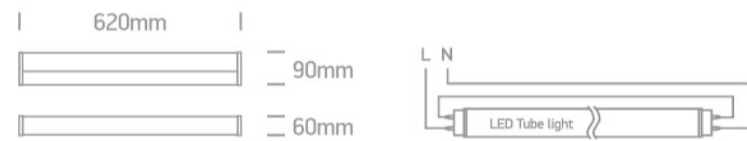

16 Bathroom & Mirror>The Mirror 60cm Range For T8 LED Tubes

38114EE/C

Mirror Light for 60cm T8 LED Tubes IP44.

Complies with standard EN60598-1 and any other specific standards.

Downloads

Dimensions

Gallery

Physical Specification

Item Group	16 Bathroom & Mirror
Family	The Mirror 60cm Range For T8 LED Tubes
Order Code	38114EE/C
Colour	Chrome
Material	Die Cast
Diffuser Material	Acrylic
Shape	Rectangular

Length	640mm
Width	90mm
Height	60mm
Surface Wall	Yes
Indoor	Yes

Illumination Data

Illumination Diagram

Packing Info

Box Length	64,5cm
Box Width	9cm
Box Height	13cm
Box Weight	1,3kg
Pcs/Carton	6
Barcode	5291889041535
HS Code	9405409900

Energy Label

Warranty

2 Years

Weee Directive