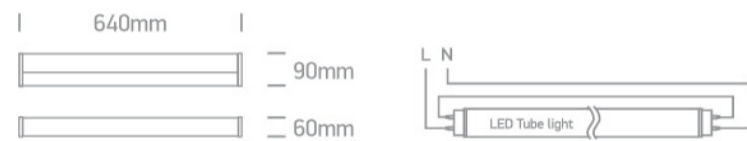

16 Bathroom & Mirror>The Mirror 60cm Range For T8 LED Tubes

38114DE/C

Mirror Light for 60cm T8 LED Tubes IP44.

Complies with standard EN60598-1 and any other specific standards.

Downloads

Dimensions

Gallery

Physical Specification

Item Group	16 Bathroom & Mirror
Family	The Mirror 60cm Range For T8 LED Tubes
Order Code	38114DE/C
Colour	Chrome
Material	Die Cast
Diffuser Material	Acrylic
Shape	Circular

Height	640mm
Diameter	60mm
Surface Wall	Yes
Indoor	Yes

## Packing Info

Box Length	64,5cm
Box Width	9cm
Box Height	13cm
Box Weight	1,3kg
Pcs/Carton	6
Barcode	5291889039037
HS Code	9405409900