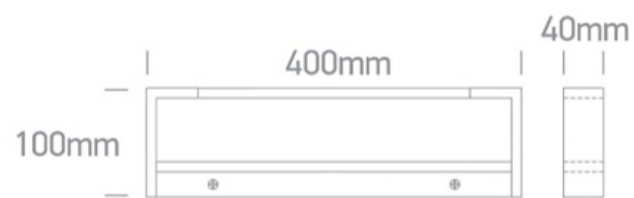

## 38112C/B/W

12W LED fitting ideal for installation above the bathroom mirror, IP44.

Supplied with non-dimmable LED driver.

Complies with standard EN60598-1 and any other specific standards.

### Dimensions

### Physical Specification

Item Group	18 Bathroom
Family	Mirror Lights Adjustable
Order Code	38112C/B/W
Colour	Black
Material	Aluminium
Diffuser Material	Acrylic
Shape	Rectangular
Length	400mm
Width	100mm
Height	40mm
Surface Wall	Yes
Indoor	Yes