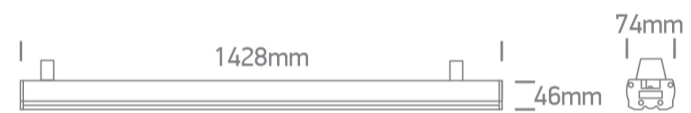

20 Industrial & Floodlights>The Supermarket Linear System CCT V & PV

38100C/W/V

60W LED CCT & Power variable fitting.

Maximum 600W can be connected together.

Complete with 2 pcs fixing clips & plastic connector.

## Dimensions

## Physical Specification

Item Group	20 Industrial & Floodlights
Family	The Supermarket Linear System CCT V & PV
Order Code	38100C/W/V
Colour	White
Material	Aluminium
Shape	Rectangular
Length	1428mm
Width	74mm
Height	46mm
Surface Ceiling	Yes
Indoor	Yes
Adjustable	No