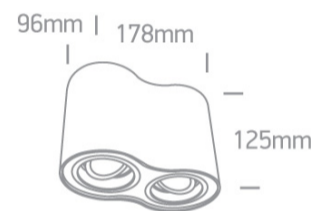

12 Wall & Ceiling>The GU10 Adjustable Cylinders Aluminium

12205Y/B

2x10W MR16 GU10 Ceiling Light.

Complies with standard EN60598-1 and any other specific standards.

Downloads

Dimensions

Physical Specification

Item Group	12 Wall & Ceiling
Family	The GU10 Adjustable Cylinders Aluminium
Order Code	12205Y/B
Colour	Black
Material	Aluminium
Shape	Circular
Height	125mm
Diameter	96mm
Surface Ceiling	Yes
Indoor	Yes
Adjustable	2 Directions

Illumination Diagram

Packing Info

Box Length

19cm

Box Width

10,5cm

Box Height

13cm