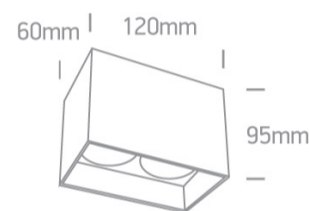

### Dimensions

### Physical Specification

Item Group	12 Wall & Ceiling
Family	The GU10 Dark Light Aluminium
Order Code	12205NA/W
Colour	White
Material	Aluminium
Shape	Rectangular
Length	120mm
Width	60mm
Height	95mm
Surface Ceiling	Yes
Indoor	Yes
Adjustable	No

## Packing Info

Box Length	9cm
Box Width	9cm
Box Height	10,5cm
Box Weight	0.504kg
Pcs/Carton	24
Barcode	5291889055518
HS Code	9405409900

Warranty

5 Years

Weee Directive

Yes

switch to  
**one light!**

one  
LIGHT