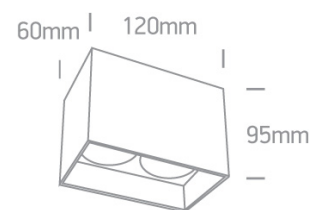

12 Wall & Ceiling>The GU10 Dark Light Aluminium

12205NA/B

2x10W MR16 GU10 Black downlight with Brass reflector.

Complies with standard EN60598-1 and any other specific standards.

Downloads

Dimensions

Physical Specification

Item Group	12 Wall & Ceiling
Family	The GU10 Dark Light Aluminium
Order Code	12205NA/B
Colour	Black
Material	Aluminium
Shape	Rectangular
Length	120mm
Width	60mm
Height	95mm
Surface Ceiling	Yes
Indoor	Yes
Adjustable	No

F Mark	
--------	---

Illumination Data

Illumination Diagram	
----------------------	---

Dark Light	Yes
------------	-----

Packing Info

Box Length	9cm
------------	-----

Box Width	9cm
-----------	-----

Box Height	10,5cm
------------	--------