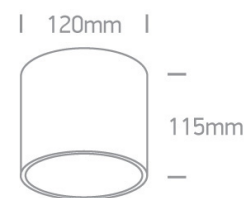

12 Wall & Ceiling > R111 GU10 Ceiling Lights

12144/B

15W GU10, R111 Ceiling Light.

Complies with standard EN60598-1 and any other specific standards.

Downloads

Dimensions

Physical Specification

Item Group	12 Wall & Ceiling
Family	R111 GU10 Ceiling Lights
Order Code	12144/B
Colour	Black
Material	Aluminium
Shape	Circular
Height	115mm
Diameter	120mm
Surface Ceiling	Yes
Indoor	Yes
Adjustable	No

Illumination Diagram

Packing Info

Box Length

12,5cm

Box Width

12,5cm

Box Height

12,5cm