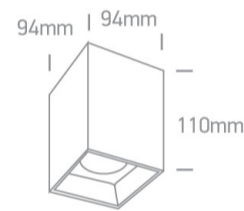

Complies with standard EN60598-1 and any other specific standards.

Downloads

Dimensions

Gallery

Physical Specification

Item Group	13 Wall & Ceiling LED
Family	The Retro Dark Light Cubes
Order Code	12120ZA/B/W
Colour	Black
Material	Die Cast + Plastic
Shape	Rectangular
Length	94mm

Width	94mm
Height	110mm
Surface Ceiling	Yes
Indoor	Yes
Adjustable	No

Electrical Characteristics

Gear	Built In
Fitting + Driver	
Input Voltage	220-240V
50 Hz	Yes
60 Hz	Yes
Safety Class	
Power(Watts)	20W
IP Rating	IP20
Light Source	LED built in
Dimmable	No
F Mark	

Illumination Data

Colour Temperature	3000K
Lumen Output	1600lm
Light Efficiency	80lm/W
CRI	80
Beam Angle	45°
Illumination Diagram	
Dark Light	Yes

Packing Info

Box Length	10,5cm
Box Width	10,5cm
Box Height	17,5cm
Box Weight	0.595kg
Pcs/Carton	24
Barcode	5291889059103