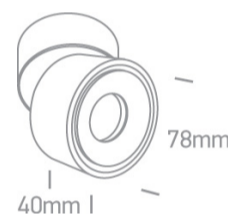

Downloads

Dimensions

Physical Specification

Item Group	13 Wall & Ceiling LED
Family	Adjustable Display Spots
Order Code	12108LA/B/W
Colour	Black
Material	Aluminium
Shape	Circular
Height	40mm
Diameter	78mm
Surface Ceiling	Yes
Surface Wall	Yes
Indoor	Yes
Adjustable	2 Directions

3000K
600lm
75lm/W
90
25°

Yes

Packing Info

Box Length
Box Width
Box Height
Box Weight
Pcs/Carton
Barcode
HS Code

10,5cm
10,5cm
11cm
0.520kg
24
5291889058908
9405413990

Certification & Warranty

switch to
one light!