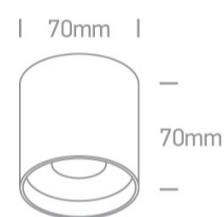

13 Wall & Ceiling LED>LED Fashion Cylinders

12108C/W/W

8W COB LED Cylinder, ideal for residential and commercial illumination.

Complete with non-dimmable LED driver.

Complies with standard EN60598-1 and any other specific standards.

Downloads

Dimensions

Physical Specification

Item Group	13 Wall & Ceiling LED
Family	LED Fashion Cylinders
Order Code	12108C/W/W
Colour	White
Material	Die Cast
Shape	Circular
Height	70mm
Diameter	70mm
Surface Ceiling	Yes
Indoor	Yes
Adjustable	No

Illumination Data

Colour Temperature	3000K
Lumen Output	520lm
Light Efficiency	65lm/W
CRI	90
Beam Angle	38°
Illumination Diagram	

Packing Info

Box Length	7,5cm
Box Width	7,5cm
Box Height	7,5cm
Box Weight	0.298kg
Pcs/Carton	50
Barcode	5291889059363
HS Code	9405413990