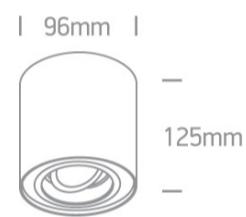

12 Wall & Ceiling>The GU10 Adjustable Cylinders Aluminium

12105Y/W

10W MR16 GU10 Ceiling Light.

Complies with standard EN60598-1 and any other specific standards.

Downloads

Dimensions

Physical Specification

Item Group	12 Wall & Ceiling
Family	The GU10 Adjustable Cylinders Aluminium
Order Code	12105Y/W
Colour	White
Material	Aluminium
Shape	Circular
Height	125mm
Diameter	96mm
Surface Ceiling	Yes
Indoor	Yes
Adjustable	2 Directions

Illumination Diagram

Packing Info

Box Length

10cm

Box Width

10cm

Box Height

13cm