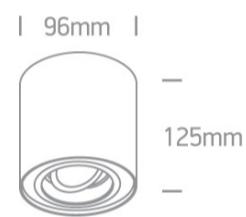

### Dimensions

### Physical Specification

Item Group	12 Wall & Ceiling
Family	The GU10 Adjustable Cylinders Aluminium
Order Code	12105Y/B
Colour	Black
Material	Aluminium
Shape	Circular
Height	125mm
Diameter	96mm
Surface Ceiling	Yes
Indoor	Yes
Adjustable	2 Directions

## Packing Info

Box Length

10cm

Box Width

10cm

Box Height

13cm

Box Weight