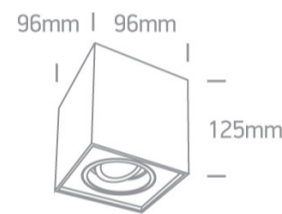

12 Wall & Ceiling>The GU10 Adjustable Cubes Aluminium

12105YA/B

10W MR16 GU10 Ceiling Light.

Complies with standard EN60598-1 and any other specific standards.

Downloads

Dimensions

Physical Specification

Item Group	12 Wall & Ceiling
Family	The GU10 Adjustable Cubes Aluminium
Order Code	12105YA/B
Colour	Black
Material	Aluminium
Shape	Rectangular
Length	96mm
Width	96mm
Height	125mm
Surface Ceiling	Yes
Indoor	Yes
Adjustable	2 Directions

Illumination Data

Illumination Diagram

Packing Info

Box Length

10cm

Box Width

10cm

Box Height