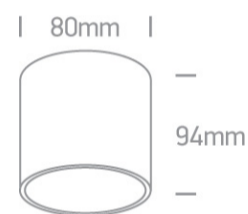

### Dimensions

### Physical Specification

|                 |                                     |
|-----------------|-------------------------------------|
| Item Group      | 12 Wall & Ceiling                   |
| Family          | GU10 Decorative Cylinders Aluminium |
| Order Code      | 12105T/W                            |
| Colour          | White                               |
| Material        | Aluminium                           |
| Shape           | Circular                            |
| Height          | 94mm                                |
| Diameter        | 80mm                                |
| Surface Ceiling | Yes                                 |
| Indoor          | Yes                                 |
| Adjustable      | No                                  |

## Packing Info

Box Length

8,5cm

Box Width

8,5cm

Box Height

10cm

Box Weight