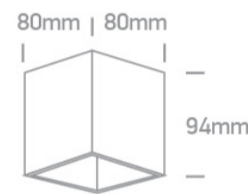

12 Wall & Ceiling > GU10 Decorative Cubes Aluminium

12105TA/B

10W MR16 GU10 Ceiling Light.

Complies with standard EN60598-1 and any other specific standards.

Downloads

Dimensions

Physical Specification

Item Group	12 Wall & Ceiling
Family	GU10 Decorative Cubes Aluminium
Order Code	12105TA/B
Colour	Black
Material	Aluminium
Shape	Rectangular
Length	80mm
Width	80mm
Height	94mm
Surface Ceiling	Yes
Indoor	Yes
Adjustable	No

Illumination Data

Illumination Diagram

Packing Info

Box Length

8,8cm

Box Width

8,8cm

Box Height