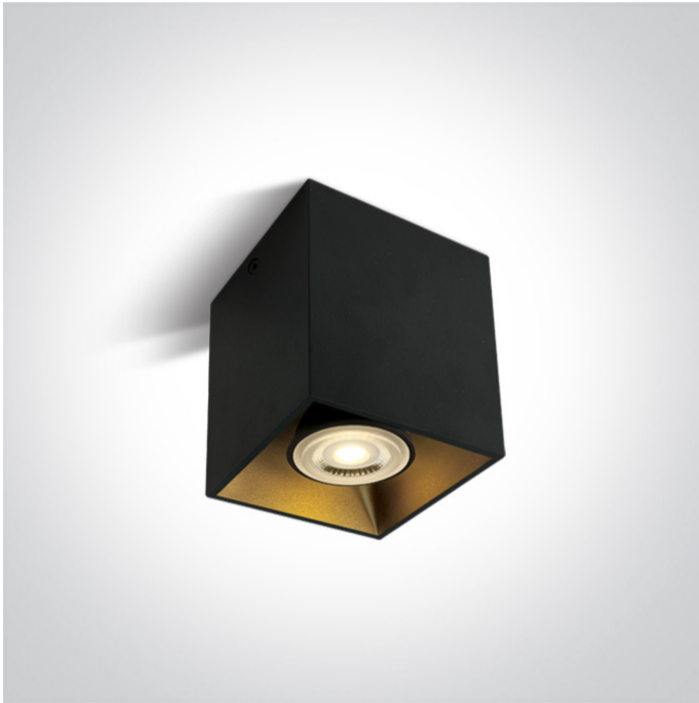

12 Wall & Ceiling > GU10 Decorative Cubes Aluminium

12105TA/B

10W MR16 GU10 Ceiling Light.

Complies with standard EN60598-1 and any other specific standards.

Downloads

Dimensions

Physical Specification

Item Group	12 Wall & Ceiling
Family	GU10 Decorative Cubes Aluminium
Order Code	12105TA/B
Colour	Black
Material	Aluminium
Shape	Rectangular
Length	80mm
Width	80mm
Height	94mm
Surface Ceiling	Yes
Indoor	Yes
Adjustable	No

Replaceable lamp

Lamp Holder

GU10

Number of Lamps

1

Dimmable

N/A

F Mark