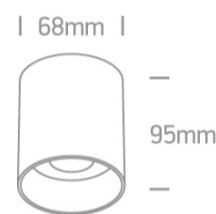

12 Wall & Ceiling>The GU10 Dark Light Aluminium

12105N/W

10W MR16 GU10 White cylinder downlight with Black reflector.

Complies with standard EN60598-1 and any other specific standards.

Downloads

Dimensions

Physical Specification

Item Group	12 Wall & Ceiling
Family	The GU10 Dark Light Aluminium
Order Code	12105N/W
Colour	White
Material	Aluminium
Shape	Circular
Height	95mm
Diameter	68mm
Surface Ceiling	Yes
Indoor	Yes
Adjustable	No

Illumination Diagram

Dark Light

Yes

Packing Info

Box Length

9cm

Box Width

9cm