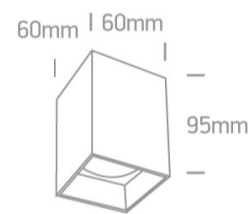

12 Wall & Ceiling>The GU10 Dark Light Aluminium

12105NA/B

10W MR16 GU10 Black downlight with Brass reflector.

Complies with standard EN60598-1 and any other specific standards.

Downloads

Dimensions

Physical Specification

Item Group	12 Wall & Ceiling
Family	The GU10 Dark Light Aluminium
Order Code	12105NA/B
Colour	Black
Material	Aluminium
Shape	Rectangular
Length	60mm
Width	60mm
Height	95mm
Surface Ceiling	Yes
Indoor	Yes
Adjustable	No

Illumination Data

Illumination Diagram

Dark Light

Yes

Packing Info

Box Length

9cm

Box Width