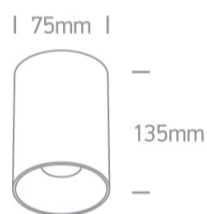

12 Wall & Ceiling>The Chill Out Cylinder Aluminium

12105M/BBS

10W MR16 GU10 Brushed Brass cylinder downlight.

Reflector must be ordered separately.

Complies with standard EN60598-1 and any other specific standards.

Downloads

Dimensions

Must be ordered separately

050112/ABS

050112/B

050112/BS

050112/CU

050112/DC

050112/G

050112/GL

050112/W

Physical Specification

Item Group	12 Wall & Ceiling
Family	The Chill Out Cylinder Aluminium
Order Code	12105M/BBS
Colour	Brushed Brass
Material	Aluminium
Shape	Circular
Height	135mm
Diameter	75mm
Surface Ceiling	Yes
Indoor	Yes
Adjustable	No

Illumination Data

Illumination Diagram

Dark Light

Yes

Packing Info

Box Length

14cm

Box Width