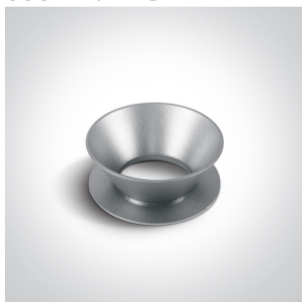

12 Wall & Ceiling>The Chill Out Cylinder Aluminium

12105M/BBS

10W MR16 GU10 Brushed Brass cylinder downlight.

Reflector must be ordered separately.

Complies with standard EN60598-1 and any other specific standards.

Downloads

Dimensions

Must be ordered separately

050112/ABS

050112/B

050112/BS

050112/CU

050112/DC

050112/G

050112/GL

050112/W

Physical Specification

Item Group	12 Wall & Ceiling
Family	The Chill Out Cylinder Aluminium
Order Code	12105M/BBS
Colour	Brushed Brass
Material	Aluminium
Shape	Circular
Height	135mm
Diameter	75mm
Surface Ceiling	Yes
Indoor	Yes
Adjustable	No