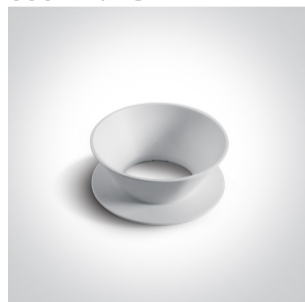

12 Wall & Ceiling>The Chill Out Cylinder Aluminium

12105M/BBS

10W MR16 GU10 Brushed Brass cylinder downlight.

Reflector must be ordered separately.

Complies with standard EN60598-1 and any other specific standards.

Downloads

Dimensions

Must be ordered separately

050112/ABS

050112/B

050112/BS

050112/CU

050112/DC

050112/G

050112/GL

050112/W

Physical Specification

Item Group	12 Wall & Ceiling
Family	The Chill Out Cylinder Aluminium
Order Code	12105M/BBS
Colour	Brushed Brass
Material	Aluminium
Shape	Circular
Height	135mm
Diameter	75mm
Surface Ceiling	Yes
Indoor	Yes
Adjustable	No