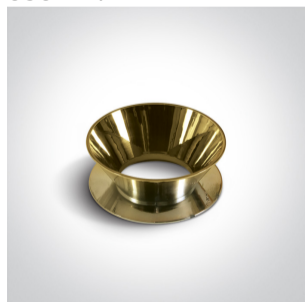

12 Wall & Ceiling>The Chill Out Cylinder Aluminium

12105M/BBS

10W MR16 GU10 Brushed Brass cylinder downlight.

Reflector must be ordered separately.

Complies with standard EN60598-1 and any other specific standards.

Downloads

Dimensions

Must be ordered separately

050112/ABS

050112/B

050112/BS

050112/CU

050112/DC

050112/G

050112/GL

050112/W

Physical Specification

Item Group	12 Wall & Ceiling
Family	The Chill Out Cylinder Aluminium
Order Code	12105M/BBS
Colour	Brushed Brass
Material	Aluminium
Shape	Circular
Height	135mm
Diameter	75mm
Surface Ceiling	Yes
Indoor	Yes
Adjustable	No