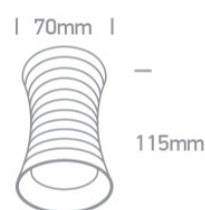

12 Wall & Ceiling>The Decorative Cylinders Aluminium

12105L/DC

10W MR16 GU10 Dark chrome cylinder downlight.

Complies with standard EN60598-1 and any other specific standards.

Downloads

Dimensions

Physical Specification

Item Group	12 Wall & Ceiling
Family	The Decorative Cylinders Aluminium
Order Code	12105L/DC
Colour	Dark Chrome
Material	Aluminium
Shape	Circular
Height	115mm
Diameter	70mm
Surface Ceiling	Yes
Indoor	Yes
Adjustable	No