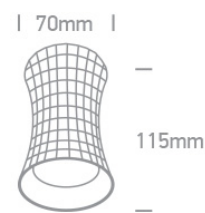

12 Wall & Ceiling > The Decorative Cylinders

12105K/BBS

10W MR16 GU10 Brushed Brass cylinder downlight.

Complies with standard EN60598-1 and any other specific standards.

Downloads

Dimensions

Physical Specification

Item Group	12 Wall & Ceiling
Family	The Decorative Cylinders
Order Code	12105K/BBS
Colour	Brushed Brass
Material	Aluminium
Shape	Circular
Height	115mm
Diameter	70mm
Surface Ceiling	Yes
Indoor	Yes
Adjustable	No