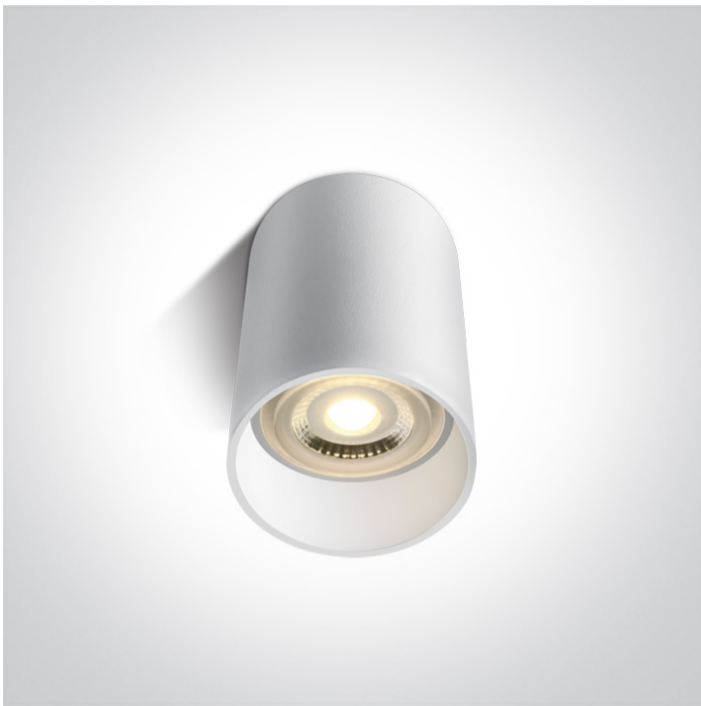

12 Wall & Ceiling>The Dark Light Cylinders Aluminium

12105E/W

10w MR16 GU10 Ceiling Light.

Complies with standard EN60598-1 and any other specific standards.

Downloads

Dimensions

Physical Specification

Item Group	12 Wall & Ceiling
Family	The Dark Light Cylinders Aluminium
Order Code	12105E/W
Colour	White
Material	Aluminium
Shape	Circular
Height	56mm
Diameter	100mm
Surface Ceiling	Yes
Indoor	Yes
Adjustable	No