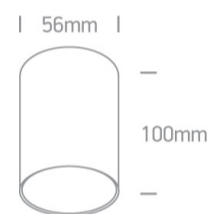

12 Wall & Ceiling>The Dark Light Cylinders Aluminium

12105E/W

10w MR16 GU10 Ceiling Light.

Complies with standard EN60598-1 and any other specific standards.

Downloads

Dimensions

Physical Specification

Item Group	12 Wall & Ceiling
Family	The Dark Light Cylinders Aluminium
Order Code	12105E/W
Colour	White
Material	Aluminium
Shape	Circular
Height	56mm
Diameter	100mm
Surface Ceiling	Yes
Indoor	Yes
Adjustable	No

Illumination Data

Illumination Diagram	
Dark Light	Yes

Packing Info

Box Weight	0.210kg
Pcs/Carton	20
Barcode	5291889050490
HS Code	9405413990

Certification & Warranty

switch to
one light!

one
LIGHT