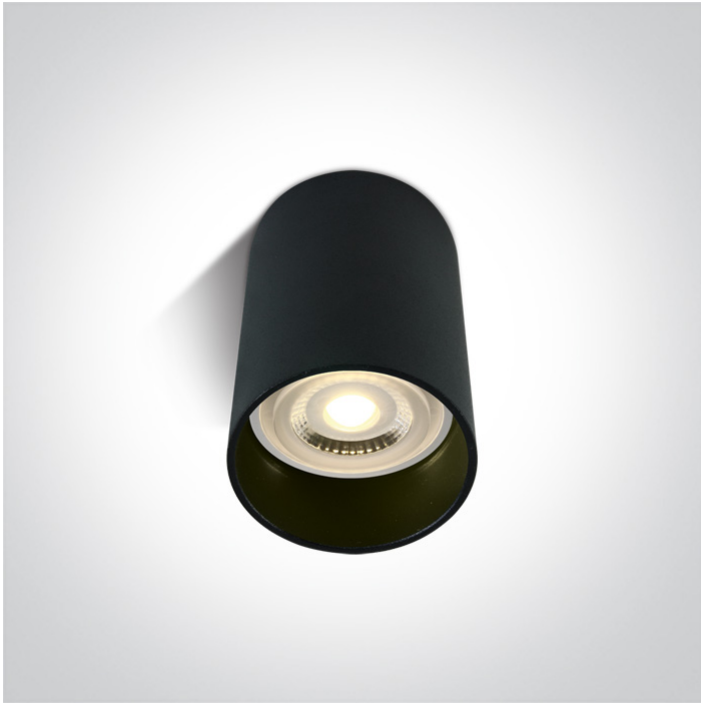

12 Wall & Ceiling>The Dark Light Cylinders Aluminium

12105E/B

10w MR16 GU10 Ceiling Light.

Complies with standard EN60598-1 and any other specific standards.

Downloads

Dimensions

Physical Specification

Item Group	12 Wall & Ceiling
Family	The Dark Light Cylinders Aluminium
Order Code	12105E/B
Colour	Black
Material	Aluminium
Shape	Circular
Height	56mm
Diameter	100mm
Surface Ceiling	Yes
Indoor	Yes
Adjustable	No

Gear	No
Fitting + Driver	
Input Voltage	100-240V
50 Hz	Yes
60 Hz	Yes
Safety Class	
Power(Watts)	10W
IP Rating	IP20
Light Source	Replaceable lamp
Lamp Holder	GU10
Number of Lamps	1
Dimmable	N/A
F Mark	