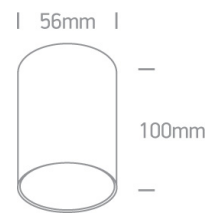

12 Wall & Ceiling>The Dark Light Cylinders Aluminium

12105E/B

10w MR16 GU10 Ceiling Light.

Complies with standard EN60598-1 and any other specific standards.

Downloads

Dimensions

Physical Specification

Item Group	12 Wall & Ceiling
Family	The Dark Light Cylinders Aluminium
Order Code	12105E/B
Colour	Black
Material	Aluminium
Shape	Circular
Height	56mm
Diameter	100mm
Surface Ceiling	Yes
Indoor	Yes
Adjustable	No

Illumination Data

Illumination Diagram	
Dark Light	Yes

Packing Info

Box Weight	0.210kg
Pcs/Carton	20
Barcode	5291889050506
HS Code	9405413990

Certification & Warranty

switch to
one light!

one
LIGHT