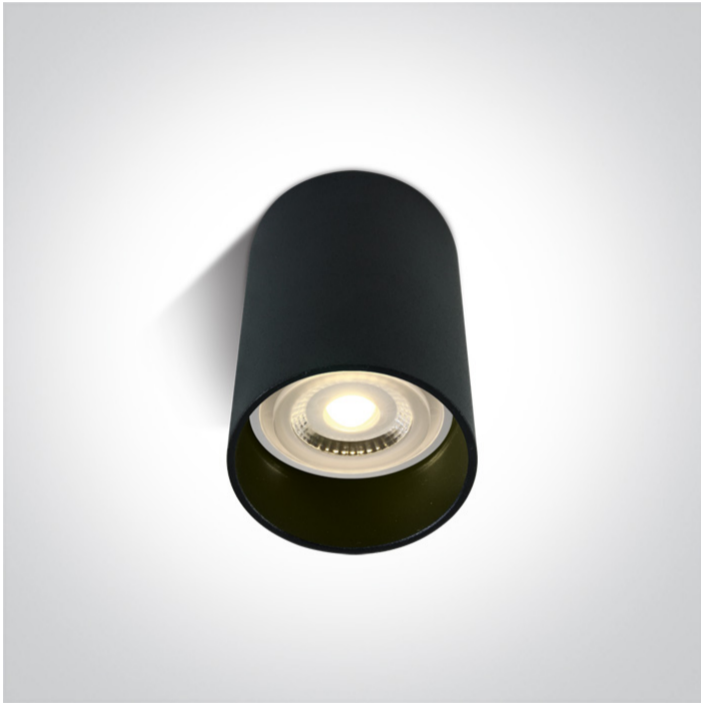

12 Wall & Ceiling>The Dark Light Cylinders Aluminium

## 12105E/B

10w MR16 GU10 Ceiling Light.

Complies with standard EN60598-1 and any other specific standards.

### Physical Specification

Item Group	12 Wall & Ceiling
Family	The Dark Light Cylinders Aluminium
Order Code	12105E/B
Colour	Black
Material	Aluminium
Shape	Circular
Height	56mm
Diameter	100mm
Surface Ceiling	Yes
Indoor	Yes
Adjustable	No