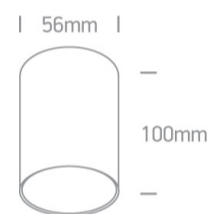

### Dimensions

### Physical Specification

Item Group	12 Wall & Ceiling
Family	The Dark Light Cylinders Aluminium
Order Code	12105E/B
Colour	Black
Material	Aluminium
Shape	Circular
Height	56mm
Diameter	100mm
Surface Ceiling	Yes
Indoor	Yes
Adjustable	No