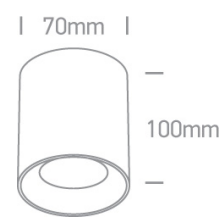

12 Wall & Ceiling>The Dark Light Cylinders Aluminium

12105AL/B/B

10W MR16 GU10 Ceiling Light.

Complies with standard EN60598-1 and any other specific standards.

Downloads

Dimensions

Physical Specification

Item Group	12 Wall & Ceiling
Family	The Dark Light Cylinders Aluminium
Order Code	12105AL/B/B
Colour	Black
Material	Aluminium
Shape	Circular
Height	100mm
Diameter	70mm
Surface Ceiling	Yes
Indoor	Yes
Adjustable	No

Illumination Diagram

Dark Light

Yes

Packing Info

Box Length

8cm

Box Width

7,5cm