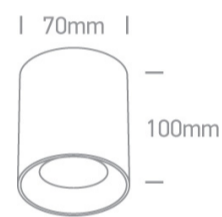

13 Wall & Ceiling>The Dark Light Cylinders Aluminium

12105AL/B/B

10W MR16 GU10 Ceiling Light.

Complies with standard EN60598-1 and any other specific standards.

Downloads

Dimensions

Physical Specification

Item Group	13 Wall & Ceiling
Family	The Dark Light Cylinders Aluminium
Order Code	12105AL/B/B
Colour	Black
Material	Aluminium
Shape	Circular
Height	100mm
Diameter	70mm
Surface Ceiling	Yes
Indoor	Yes
Adjustable	No

Illumination Diagram

Dark Light

Yes

Packing Info

Box Length

8cm

Box Width

7,5cm