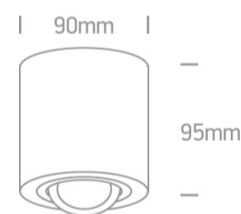

12 Wall & Ceiling>The GU10 Ceiling Lights Round

12105AB/W

10w MR16 GU10 Ceiling Light.

Complies with standard EN60598-1 and any other specific standards.

Downloads

Dimensions

Physical Specification

Item Group	12 Wall & Ceiling
Family	The GU10 Ceiling Lights Round
Order Code	12105AB/W
Colour	White
Material	Aluminium
Shape	Circular
Height	90mm
Diameter	95mm
Surface Ceiling	Yes
Indoor	Yes
Adjustable	2 Directions

Illumination Diagram

Packing Info

Box Length

10cm

Box Width

10cm

Box Height

10,5cm

Box Weight

0.365kg

Pcs/Carton

20

Carton Length

53cm

Carton Width

22cm