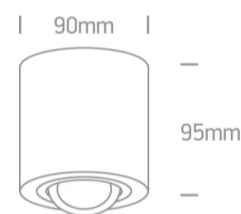

12 Wall & Ceiling>The GU10 Ceiling Lights Round

12105AB/B

10w MR16 GU10 Ceiling Light.

Complies with standard EN60598-1 and any other specific standards.

Downloads

Dimensions

Physical Specification

Item Group	12 Wall & Ceiling
Family	The GU10 Ceiling Lights Round
Order Code	12105AB/B
Colour	Black
Material	Aluminium
Shape	Circular
Height	90mm
Diameter	95mm
Surface Ceiling	Yes
Indoor	Yes
Adjustable	2 Directions

Illumination Diagram

Packing Info

Box Length

10cm

Box Width

10cm

Box Height

10,5cm

Box Weight

0.365kg

Pcs/Carton

20

Carton Length

53cm

Carton Width

22cm