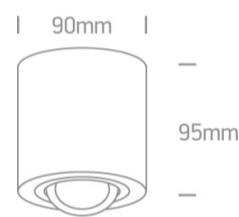

12 Wall & Ceiling>The GU10 Ceiling Lights Round

12105AB/AL

10w MR16 GU10 Ceiling Light.

Complies with standard EN60598-1 and any other specific standards.

Downloads

Dimensions

Physical Specification

Item Group	12 Wall & Ceiling
Family	The GU10 Ceiling Lights Round
Order Code	12105AB/AL
Colour	Aluminium
Material	Aluminium
Shape	Circular
Height	90mm
Diameter	95mm
Surface Ceiling	Yes
Indoor	Yes
Adjustable	2 Directions