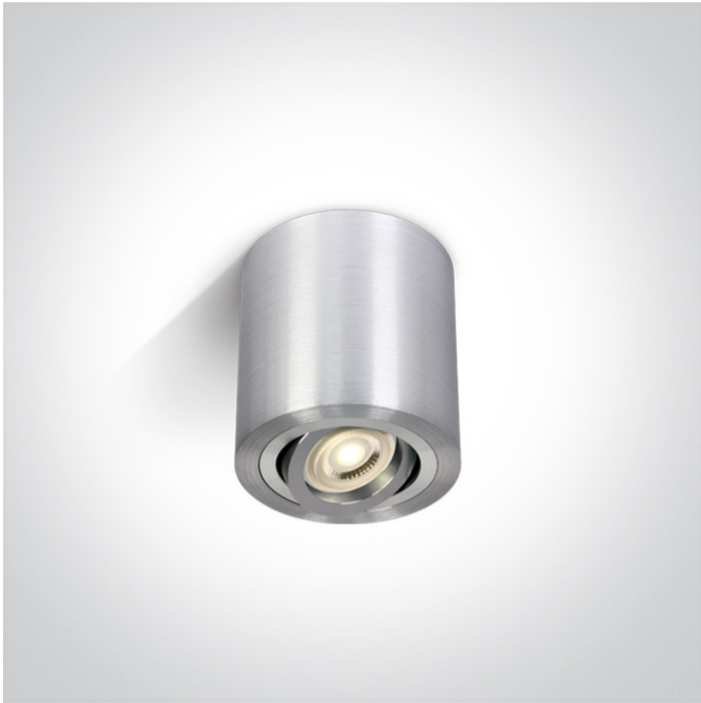

12 Wall & Ceiling>The GU10 Ceiling Lights Round

12105AB/AL

10w MR16 GU10 Ceiling Light.

Complies with standard EN60598-1 and any other specific standards.

Downloads

Dimensions

Physical Specification

Item Group	12 Wall & Ceiling
Family	The GU10 Ceiling Lights Round
Order Code	12105AB/AL
Colour	Aluminium
Material	Aluminium
Shape	Circular
Height	90mm
Diameter	95mm
Surface Ceiling	Yes
Indoor	Yes
Adjustable	2 Directions

Lamp Holder

GU10

Number of Lamps

1

Dimmable

Yes

F Mark

Illumination Data