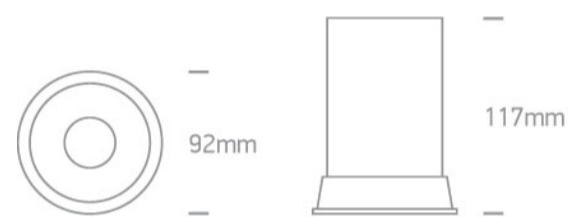

03 Recessed Spots Adjustable > The Fire Rated GU10 Range

11109FA/W

Recessed adjustable Fire Rated Dark Light MR16 spot with GU10 lampholder.

Complies with standard EN60598-1 and any other specific standards.

Downloads

Dimensions

Gallery

Physical Specification

Item Group	03 Recessed Spots Adjustable
Family	The Fire Rated GU10 Range
Order Code	11109FA/W
Colour	White
Material	Die Cast
Shape	Circular
Height	117mm

Diameter	92mm
Cutout Hole Diameter	85mm
Recessed Ceiling	Yes
Depth Required	160mm
Indoor	Yes
Adjustable	1 Direction

Electrical Characteristics

Gear	No
Fitting + Driver	
Input Voltage	100-240V
50 Hz	Yes
60 Hz	Yes
Safety Class	
Power(Watts)	10W
IP Rating	IP20
Light Source	Replaceable lamp
Lamp Holder	GU10
Number of Lamps	1
Dimmable	N/A
F Mark	

Illumination Data

Illumination Diagram	
Dark Light	Yes

Packing Info

Box Length	13cm
Box Width	10cm

Box Height	14cm
Pcs/Carton	30
Barcode	5291889069935
HS Code	9405409900

Certification & Warranty

Warranty	5 Years
Weee Directive	Yes