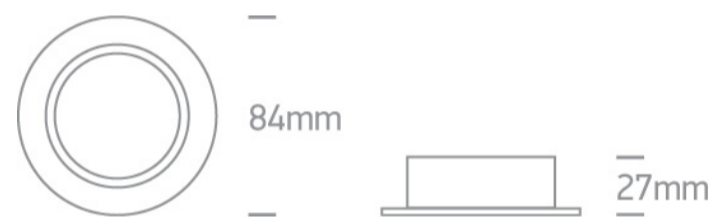

## 11105B1/W

Round Clip in System Range Recessed adjustable MR16 spot with GU10 lampholder.

Complies with standard EN60598-1 and any other specific standards.

### Dimensions

### Physical Specification

Item Group	03 Recessed Spots Adjustable
Family	The Round Clip in Range Aluminium
Order Code	11105B1/W
Colour	White
Material	Aluminium
Shape	Circular
Height	27mm
Diameter	84mm
Cutout Hole Diameter	72mm
Recessed Ceiling	Yes
Depth Required	120mm
Indoor	Yes