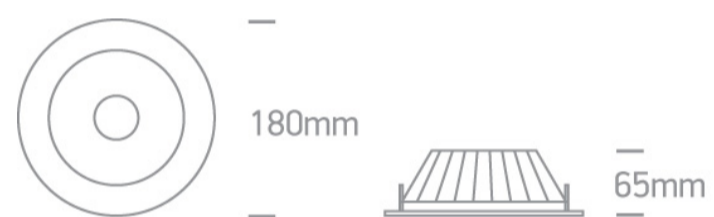

### Dimensions

### Physical Specification

Item Group	06 Downlights Fixed LED
Family	The COB Downlight Range Aluminium
Order Code	10120C/W/W
Colour	White
Material	Aluminium
Shape	Circular
Height	65mm
Diameter	180mm
Cutout Hole Diameter	160mm
Recessed Ceiling	Yes
Depth Required	100mm
Indoor	Yes