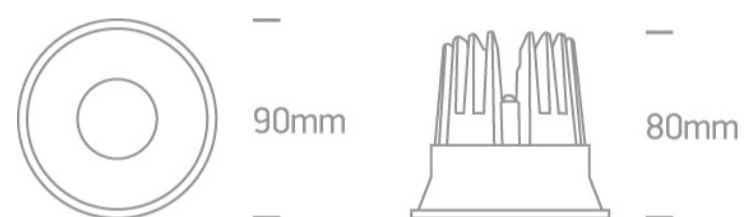

02 Recessed Spots Fixed LED>The 12W Dark Light Range

10112TD/B/W

12W Recessed Dark Light LED spot with removable head, IP20.

Complete with 300mA driver.

Complies with standard EN60598-1 and any other specific standards.

Downloads

Dimensions

Physical Specification

| | |
|----------------------|-----------------------------|
| Item Group | 02 Recessed Spots Fixed LED |
| Family | The 12W Dark Light Range |
| Order Code | 10112TD/B/W |
| Colour | Black |
| Material | Die Cast |
| Shape | Circular |
| Height | 80mm |
| Diameter | 90mm |
| Cutout Hole Diameter | 82mm |
| Recessed Ceiling | Yes |
| Depth Required | 100mm |
| Indoor | Yes |