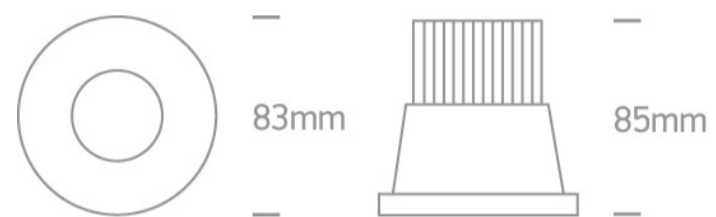

discontinue>discontinueitems

10112P/MC/W

12W COB LED recessed spot, IP64, for general application.
Suitable for bathroom installation.

Requires 700mA constant current driver.

Complies with standard EN60598-1 and any other specific standards.

Downloads

Dimensions

Must be ordered separately

89015A

Related items

89015AT

Physical Specification

Item Group

discontinue

Family	discontinueitems
Order Code	10112P/MC/W
Colour	Brushed Chrome
Material	Die Cast
Shape	Circular
Height	85mm
Diameter	83mm
Cutout Hole Diameter	70mm
Recessed Ceiling	Yes
Depth Required	105mm
Indoor	Yes
Outdoor	Yes
Adjustable	No

Illumination Data

Colour Temperature	3000K
--------------------	-------

Lumen Output	1100lm
Light Efficiency	91,67lm/W
CRI	80
Beam Angle	40°
Illumination Diagram	
Dark Light	Yes

Packing Info

Box Length	9cm
Box Width	9cm
Box Height	10cm
Box Weight	0.298kg
Pcs/Carton	50
Barcode	5291889034926
HS Code	9405413990