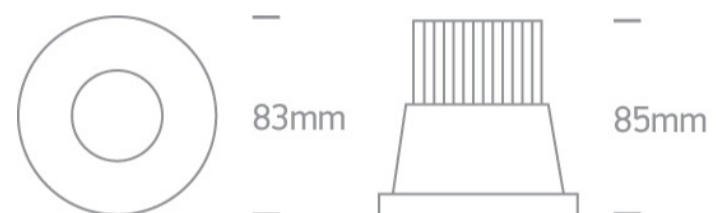

02 Recessed Spots Fixed LED>The 12W COB IP65 Range

10112P/AL/W

12W COB LED recessed spot, IP64, for general application.

Suitable for bathroom installation.

Requires 700mA constant current driver.

Complies with standard EN60598-1 and any other specific standards.

Downloads

Dimensions

Must be ordered separately

89015A

Related items

89015AT

Physical Specification

Item Group

02 Recessed Spots Fixed LED

Family	The 12W COB IP65 Range
Order Code	10112P/AL/W
Colour	Aluminium
Material	Natural Aluminium
Shape	Circular
Height	85mm
Diameter	83mm
Cutout Hole Diameter	70mm
Recessed Ceiling	Yes
Depth Required	105mm
Indoor	Yes
Outdoor	Yes
Adjustable	No

Illumination Data

Colour Temperature	3000K
--------------------	-------

Lumen Output	1100lm
Light Efficiency	91,67lm/W
CRI	80
Beam Angle	40°
Illumination Diagram	
Dark Light	Yes

Packing Info

Box Length	9cm
Box Width	9cm
Box Height	10cm
Box Weight	0.298kg
Pcs/Carton	50
Barcode	5291889038955
HS Code	9405413990