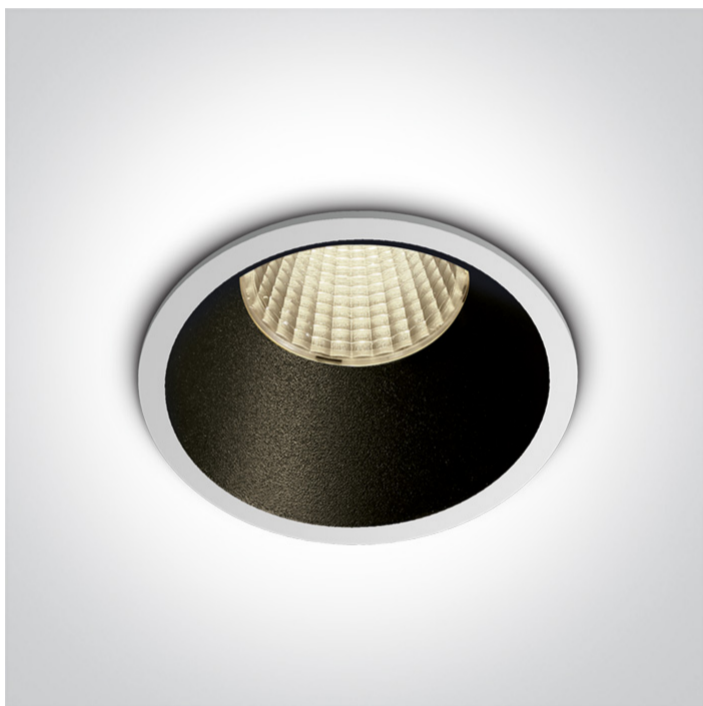

02 Recessed Spots Fixed LED>The COB Dark Light Range Interchangeable Reflector

10112K/W/W

12W COB LED Dark light recessed spot.

Reflector must be ordered separately.

Requires 700mA driver.

Complies with standard EN60598-1 and any other specific standards.

Downloads

Dimensions

Must be ordered separately

050280/B

050280/BS

050280/W

89015A

Related items

89015AT

Physical Specification

Item Group

02 Recessed Spots Fixed LED

| | |
|----------------------|--|
| Family | The COB Dark Light Range Interchangeable Reflector |
| Order Code | 10112K/W/W |
| Colour | White |
| Material | Die Cast |
| Shape | Circular |
| Height | 102mm |
| Diameter | 73mm |
| Cutout Hole Diameter | 67mm |
| Recessed Ceiling | Yes |
| Depth Required | 120mm |
| Indoor | Yes |
| Adjustable | No |