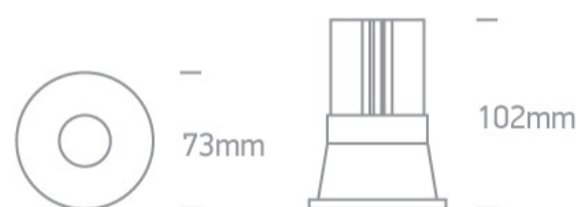

02 Recessed Spots Fixed LED>The COB Dark Light Range Interchangeable Reflector

10112K/W/W

12W COB LED Dark light recessed spot.

Reflector must be ordered separately.

Requires 700mA driver.

Complies with standard EN60598-1 and any other specific standards.

Downloads

Dimensions

Must be ordered separately

050280/B

050280/BS

050280/W

89015A

Related items

89015AT

Physical Specification

Item Group

02 Recessed Spots Fixed LED

| | |
|----------------------|--|
| Family | The COB Dark Light Range Interchangeable Reflector |
| Order Code | 10112K/W/W |
| Colour | White |
| Material | Die Cast |
| Shape | Circular |
| Height | 102mm |
| Diameter | 73mm |
| Cutout Hole Diameter | 67mm |
| Recessed Ceiling | Yes |
| Depth Required | 120mm |
| Indoor | Yes |
| Adjustable | No |

Illumination Data

| | |
|--------------------|-------|
| Colour Temperature | 3000K |
|--------------------|-------|

| | |
|----------------------|---|
| Lumen Output | 1100lm |
| Light Efficiency | 91,67lm/W |
| CRI | 90 |
| Beam Angle | 38° |
| Illumination Diagram |  |
| Dark Light | Yes |