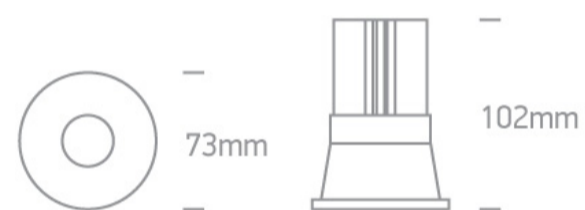

02 Recessed Spots Fixed LED>The COB Dark Light Range Interchangeable Reflector

10112K/W/C

12W COB LED Dark light recessed spot.

Reflector must be ordered separately.

Requires 700mA driver.

Complies with standard EN60598-1 and any other specific standards.

Downloads

Dimensions

Must be ordered separately

050280/B

050280/BS

050280/W

89015A

Related items

89015AT

Physical Specification

Item Group

02 Recessed Spots Fixed LED

Family	The COB Dark Light Range Interchangeable Reflector
Order Code	10112K/W/C
Colour	White
Material	Die Cast
Shape	Circular
Height	102mm
Diameter	73mm
Cutout Hole Diameter	67mm
Recessed Ceiling	Yes
Depth Required	120mm
Indoor	Yes
Adjustable	No

## Illumination Data

Colour Temperature	4000K
--------------------	-------

Lumen Output	1100lm
Light Efficiency	91,67lm/W
CRI	90
Beam Angle	38°
Illumination Diagram	
Dark Light	Yes