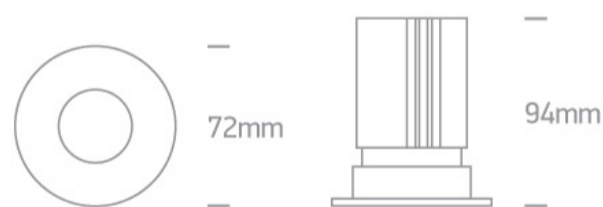

01 Recessed Spots Fixed > The Mix & Match Range

10112HA/W/W

12W COB LED recessed spot, IP20, for general application.

Suitable with Mix & Match range.

Requires 700mA constant current driver.

Complies with standard EN60598-1 and any other specific standards.

Downloads

Dimensions

Must be ordered separately

89015A

Related items

050182/B

050182/BS

050182/W

050182RB/W

89015AT

Physical Specification

Item Group	01 Recessed Spots Fixed
Family	The Mix & Match Range
Order Code	10112HA/W/W
Colour	White
Material	Die Cast
Shape	Circular
Height	94mm
Diameter	72mm
Cutout Hole Diameter	66mm
Recessed Ceiling	Yes
Depth Required	135mm
Indoor	Yes
Adjustable	No

Illumination Data

Colour Temperature	3000K
Lumen Output	1100lm
Light Efficiency	91,67lm/W
CRI	90
Beam Angle	38°
Illumination Diagram	
Dark Light	Yes

Packing Info

Box Weight	0.292kg
Pcs/Carton	50
Barcode	5291889071617
HS Code	9405413990