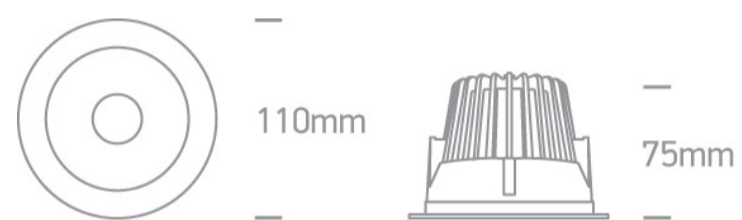

### Dimensions

### Physical Specification

Item Group	06 Downlights Fixed LED
Family	Dark Light Pro Range Aluminium
Order Code	10112ED/W/B/W
Colour	White-Black
Material	Aluminium
Shape	Circular
Height	75mm
Diameter	110mm
Cutout Hole Diameter	92mm
Recessed Ceiling	Yes
Depth Required	95mm
Indoor	Yes