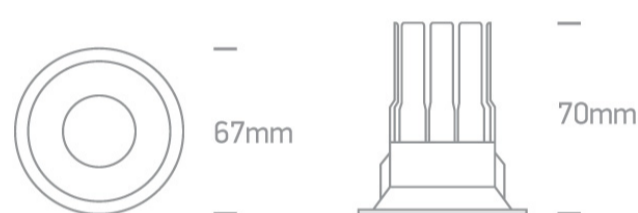

02 Recessed Spots Fixed LED>The 6,5W COB IP65 Range

**10107WP/W/W**

6,5W COB LED recessed spot suitable for indoor and outdoor installation, IP65.

Requires 700mA driver.

Complies with standard EN60598-1 and any other specific standards.

Downloads

Dimensions

Must be ordered separately

89008A

89008AT

Physical Specification

Item Group	02 Recessed Spots Fixed LED
Family	The 6,5W COB IP65 Range
Order Code	10107WP/W/W
Colour	White
Material	Die Cast
Shape	Circular

Height	70mm
Diameter	67mm
Cutout Hole Diameter	56mm
Recessed Ceiling	Yes
Depth Required	90mm
Indoor	Yes
Outdoor	Yes
Adjustable	No

## Illumination Data

Colour Temperature	3000K
Lumen Output	550lm
Light Efficiency	84lm/W
CRI	90
Beam Angle	38°
Illumination Diagram	

Dark Light

Yes